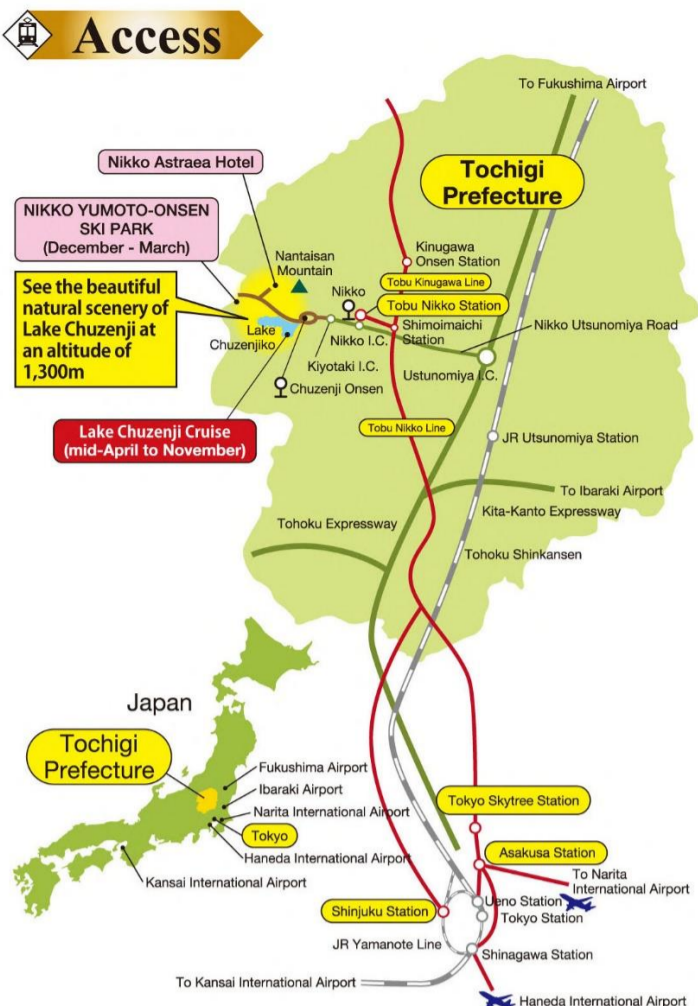

Chuzenjiko Cruise Time Table and Prices
Around Lake Chuzenji Cruise(55 mins) / Lake Chuzenji Cruise
Operation period: Every day from mid-April to November 30

Dep. Funenoki Chuzenji	Dep. Shobugahama	Dep. Embassy Villa Memorial Parks	Dep. Tachiki Kannon	Arr. Funenoki Chuzenji
※9:30	※9:50	※10:10	※10:20	※10:25
→10:30	→10:50	→11:10	→11:20	→11:25
→11:30	→11:50	→12:10	→12:20	→12:25
→12:30	→12:50	→13:10	→13:20	→13:25
→13:30	→13:50	→14:10	→14:20	→14:25
→14:30	→14:50	→15:10	→15:20	→15:25
→15:30	→15:50	→16:10	→16:20	→16:25

※ = Operating from April 20 to November 4, the final stop is Funenoki Chuzenji.
◎ = From mid-April to April 19 and November 5 to November 30, it stops at Funenoki Chuzenji

Fare

Route	Duration (mins)	Adult		Child	
		General	Group (more than 15people)	General	Group (more than 15people)
Circle Tour (Hop-on Hop-off) (Funenoki Chuzenji~Shobugahama~Embassy Villa Memorial Parks~Tachiki Kannon~Funenoki Chuzenji)	55	1,680 yen	1,520 yen	840 yen	760 yen
Funenoki Chuzenji~Shobugahama~Embassy Villa Memorial Parks~Funenoki Chuzenji	40	1,320 yen	1,190 yen	660 yen	600 yen
Embassy Villa Memorial Parks~Tachiki Kannon~Funenoki Chuzenji	15	600 yen	540 yen	300 yen	270 yen

※ Please contact us about the operation period/time/price for other courses.
※ Depending on the weather, the cruise may be cancelled. Please confirm the latest operation status.

Nikko National Park Okunikko Lake Chuzenjiko
Chuzenjiko Yuransen
2478 Chugushi, Nikko-shi, Tochigi 321-1661
TEL: +81-288-55-0360
FAX: +81-288-55-0361
<http://www.chuzenjiko-cruise.com>

Explore Okunikko by Chuzenjiko Cruises **Stunning Nature**, **Alpine Plants**, **Nature activities**, **Cultural and historical site**

Breathtaking seasonal colours

Alpine nature at its best