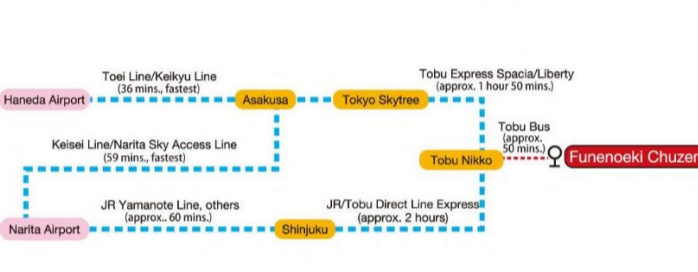

Chuzenjiko Cruise Time Table and Prices
Around Lake Chuzenji Cruise(55 mins) / Lake Chuzenji Cruise
Operation period: Every day from mid-April to November 30

Dep. Funenoki Chuzenji	Dep. Shobugahama	Dep. Embassy Villa Memorial Parks	Dep. Tachiki Kannon	Arr. Funenoki Chuzenji
※9:30	※9:50	※10:10	※10:20	※10:25
→10:30	→10:50	→11:10	→11:20	→11:25
→11:30	→11:50	→12:10	→12:20	→12:25
→12:30	→12:50	→13:10	→13:20	→13:25
→13:30	→13:50	→14:10	→14:20	→14:25
→14:30	→14:50	→15:10	→15:20	→15:25
→15:30	→15:50	→16:10	→16:20	→16:25

※ = Operating from April 20 to November 4, the final stop is Funenoki Chuzenji.
◎ = From mid-April to April 19 and November 5 to November 30, it stops at Funenoki Chuzenji

Fare

Route	Duration (mins)	Adult		Child	
		General	Group (more than 15people)	General	Group (more than 15people)
Circle Tour (Hop-on Hop-off) (Funenoki Chuzenji~Shobugahama~Embassy Villa Memorial Parks~Tachiki Kannon~Funenoki Chuzenji)	55	1,680 yen	1,520 yen	840 yen	760 yen
Funenoki Chuzenji~Shobugahama~Embassy Villa Memorial Parks~Funenoki Chuzenji	40	1,320 yen	1,190 yen	660 yen	600 yen
Embassy Villa Memorial Parks~Tachiki Kannon~Funenoki Chuzenji	15	600 yen	540 yen	300 yen	270 yen

※ Please contact us about the operation period/time/price for other courses.
※ Depending on the weather, the cruise may be cancelled. Please confirm the latest operation status.

Nikko National Park Okunikko Lake Chuzenjiko
Chuzenjiko Yuransen
2478 Chugushi, Nikko-shi, Tochigi 321-1661
TEL: +81-288-55-0360
FAX: +81-288-55-0361
<http://www.chuzenjiko-cruise.com>

Explore Okunikko by Chuzenjiko Cruises **Stunning Nature**, **Alpine Plants**, **Nature activities**, **Cultural and historical site**

Breathtaking seasonal colours

Alpine nature at its best